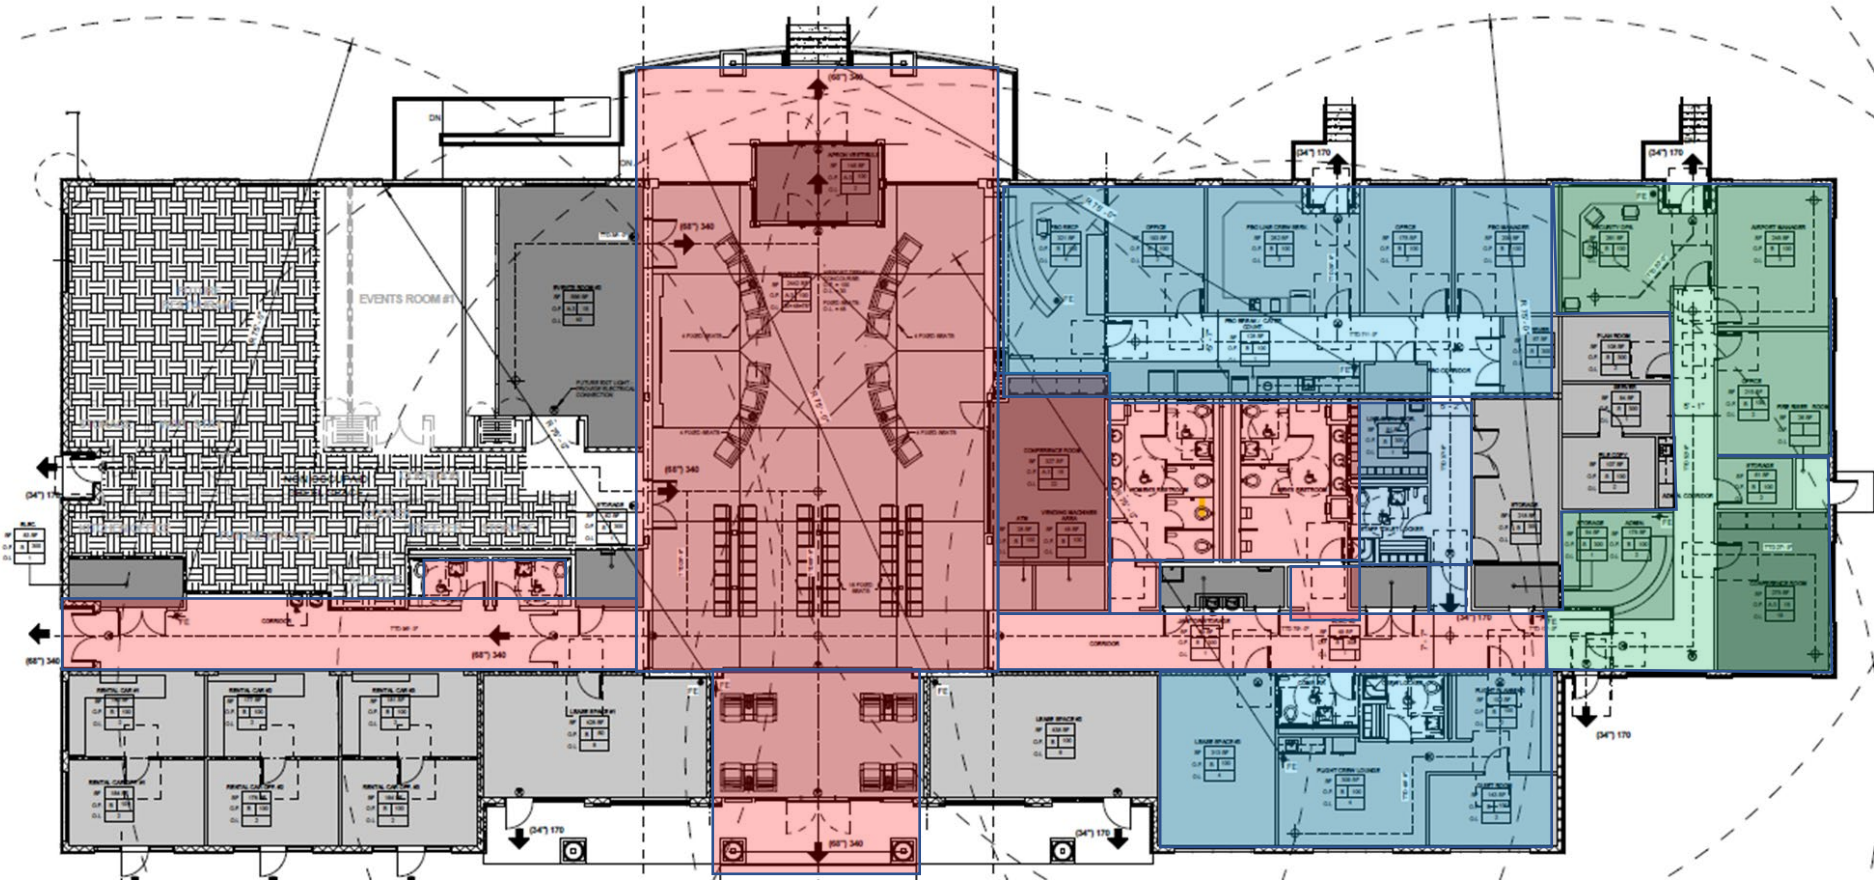

EXHIBIT C - AIRPORT TERMINAL

AIR/240384

Areas to be cleaned

Pink Shaded Areas: Terminal Common Spaces & Restrooms

Blue Shaded Areas: Sheltair Aviation

Green Shaded Areas: Airport Administration Offices